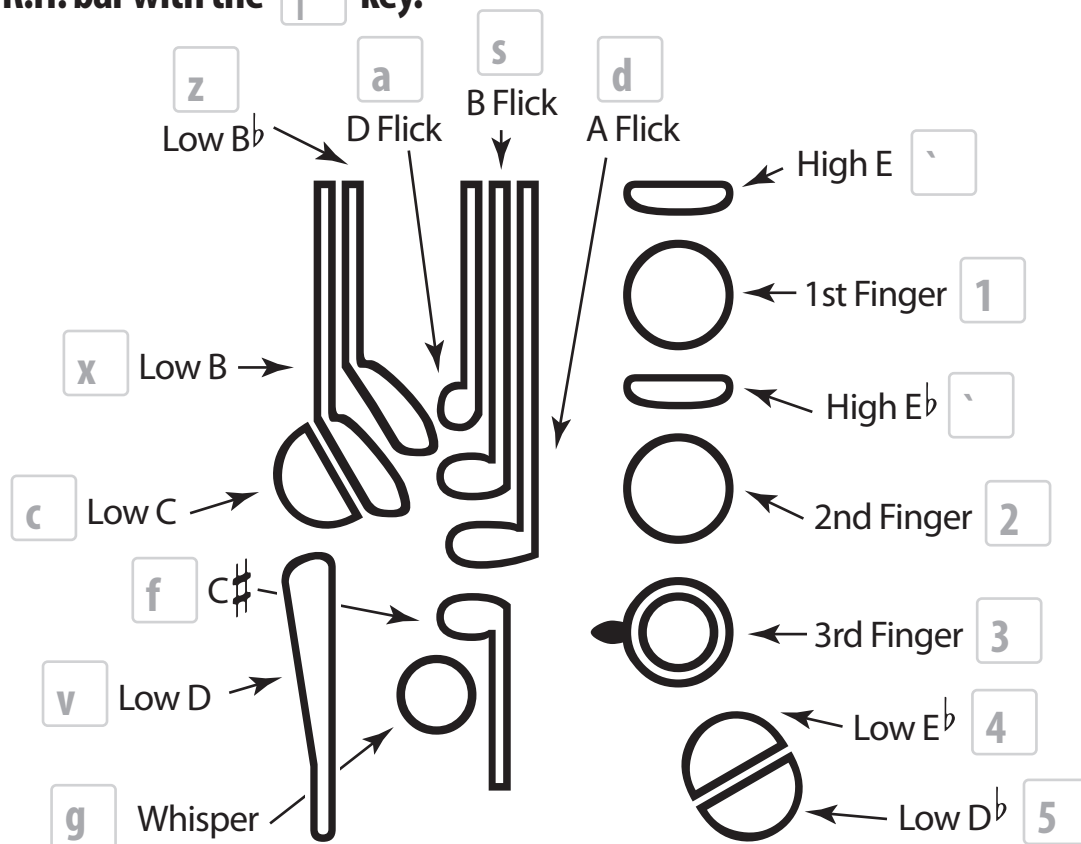

MusicEd Bassoon[©] Keywork

Fingering will initially display horizontally and must be rotated within the program in use.

The order of the keystrokes in order to produce the entire fingering is: `1`2345|67890p[]

zxcasdvmfgh|ijkl

To produce a closed key, hold SHIFT+the desired key.

Produce a L.H / R.H. bar with the [] key.

1/4-Hole

Q

Half-Holes

q

e

C[#] Trill 6

1st Finger 7

2nd Finger 8

B^b Trill 9

Low G 0