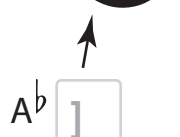

MusicEd Bassoon[©] Keywork

Fingering will initially display horizontally and must be rotated within the program in use.

The order of the keystrokes in order to produce the entire fingering is: `1`2345|67890p[]

zxcasdvmfgh|ijkl

To produce a closed key, hold SHIFT+the desired key.

Produce a L.H / R.H. bar with the [] key.

1/4-Hole

Q

Half-Holes

q

e

i

h B^b

j Low E

k F[#]

l Alt A^b

[Low F

p Alt F[#]

Ab]